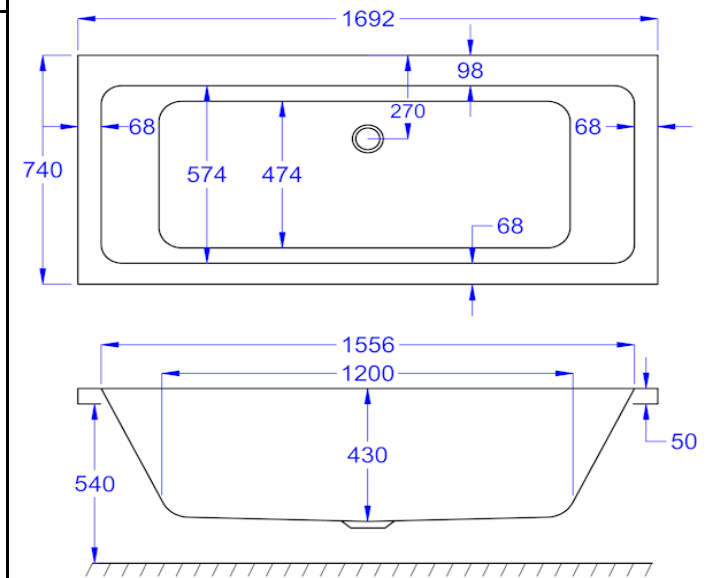

Quantum DE

1700 x 750

Technical Information

Bath Codes

Quantum DE 1700x750 Standard 353846WT
 Quantum DE 1700x750 Carronite 353847WT

Screen Codes

CFS1 Curved Profile
 CFS1 Square Profile

Panel Codes

L-Shape 1700x750x540 Panel 353888WT
 Front 1700x540 Standard Panel 353894WT
 Front 1700x540 Carronite Panel 353895WT
 End 750x540 Standard Panel 353884WT
 End 750x540 Carronite Panel 353878WT

Water Capacity

190 litres

Installation Kit

Standard - AK-01
 Carronite - AK-01-C

Whirlpool Compatibility

Clenda System 1 & 4